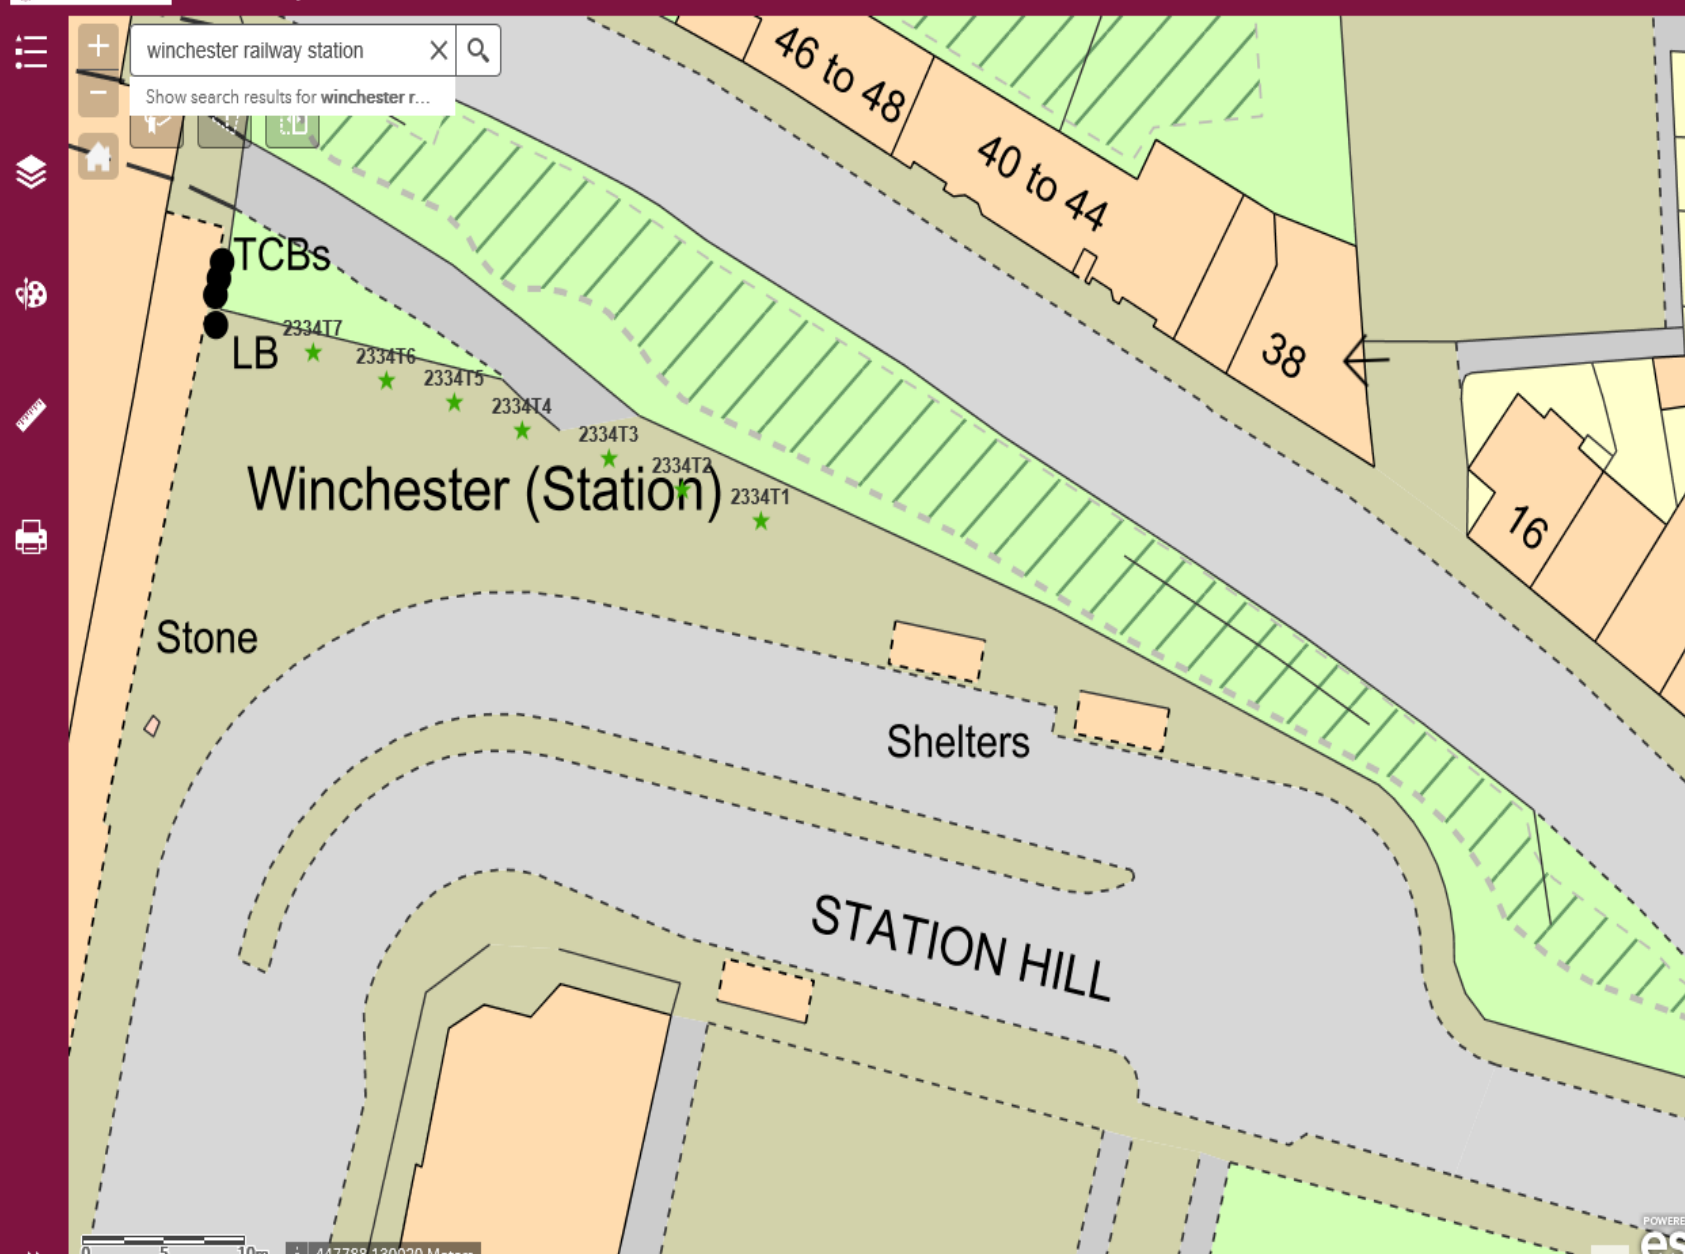

# Confirmation of TPO 2334 Land at Winchester Railway Station Winchester

← The Broadway  
Winchester, England  
Google Street View  
Jul 2021 [See latest date](#)

Paved  
surface  
before

← The Broadway  
Winchester, England  
Google Street View  
Apr 2023 [See latest date](#)