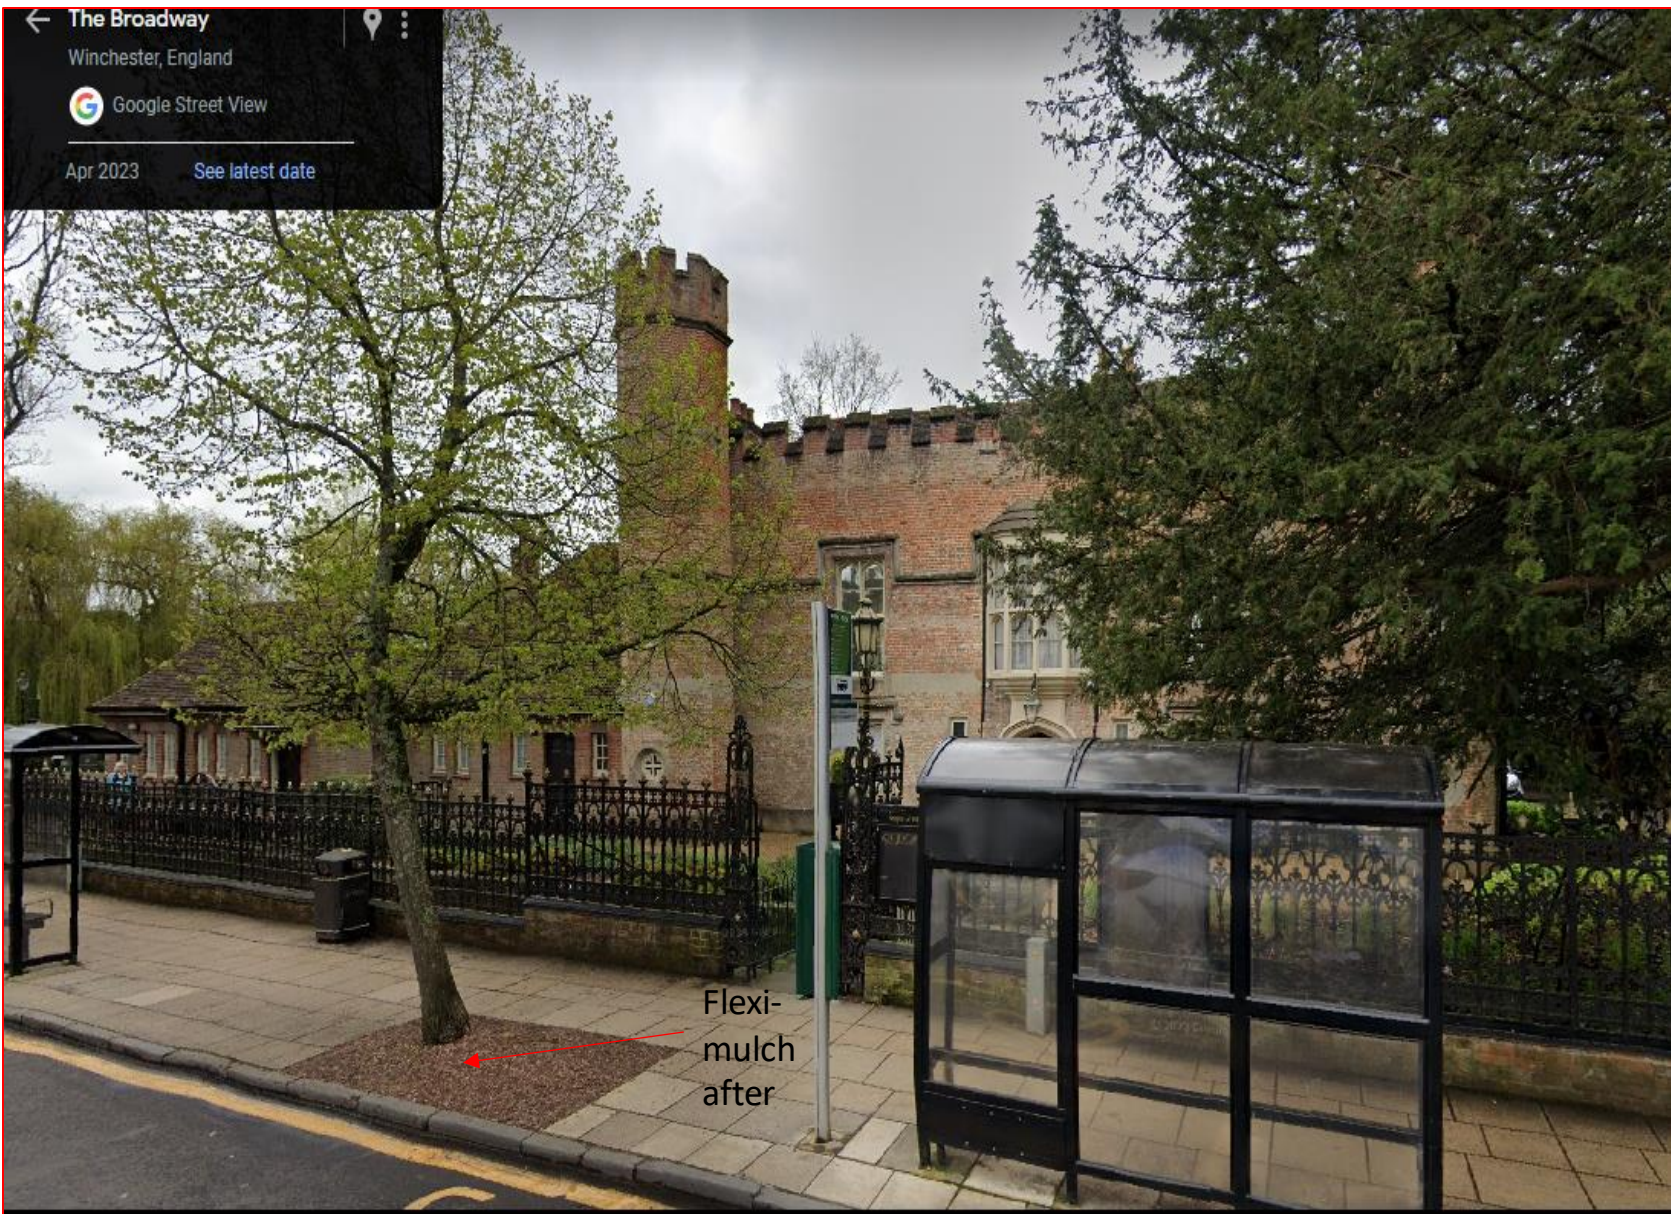

# Confirmation of TPO 2334 Land at Winchester Railway Station Winchester

← The Broadway  
Winchester, England  
Google Street View  
Jul 2021 [See latest date](#)

Paved  
surface  
before

← The Broadway  
Winchester, England  
Google Street View  
Apr 2023 [See latest date](#)